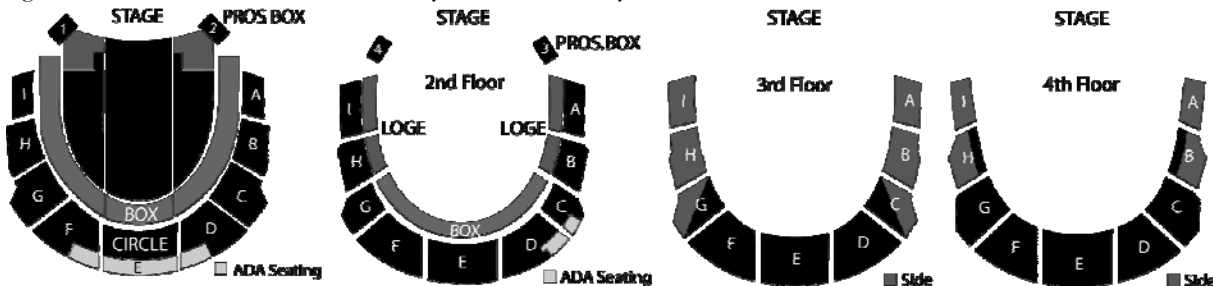

Group Pricing

Single Full Price	Sunday	Non-Sunday
Box Seats	\$210.00	\$190.00
Parquet, Balcony Loge	\$135.00	\$119.00
Parquet Circle, Balcony Circle	\$118.00	\$96.00
Family Circle, Proscenium Box	\$78.00	\$72.00
Family Circle Sides	\$48.00	\$46.00
Amphitheatre	\$35.00	\$30.00
Amphitheatre Sides	\$10.00	\$10.00

Save up to 20% off of single ticket prices! Tickets available for as little as \$8.00 per person!

Complimentary ticket for group leader for groups of 20+!

Seating Chart

Seating is broken into sections in the Academy of Music. Here you can see where each section is located.